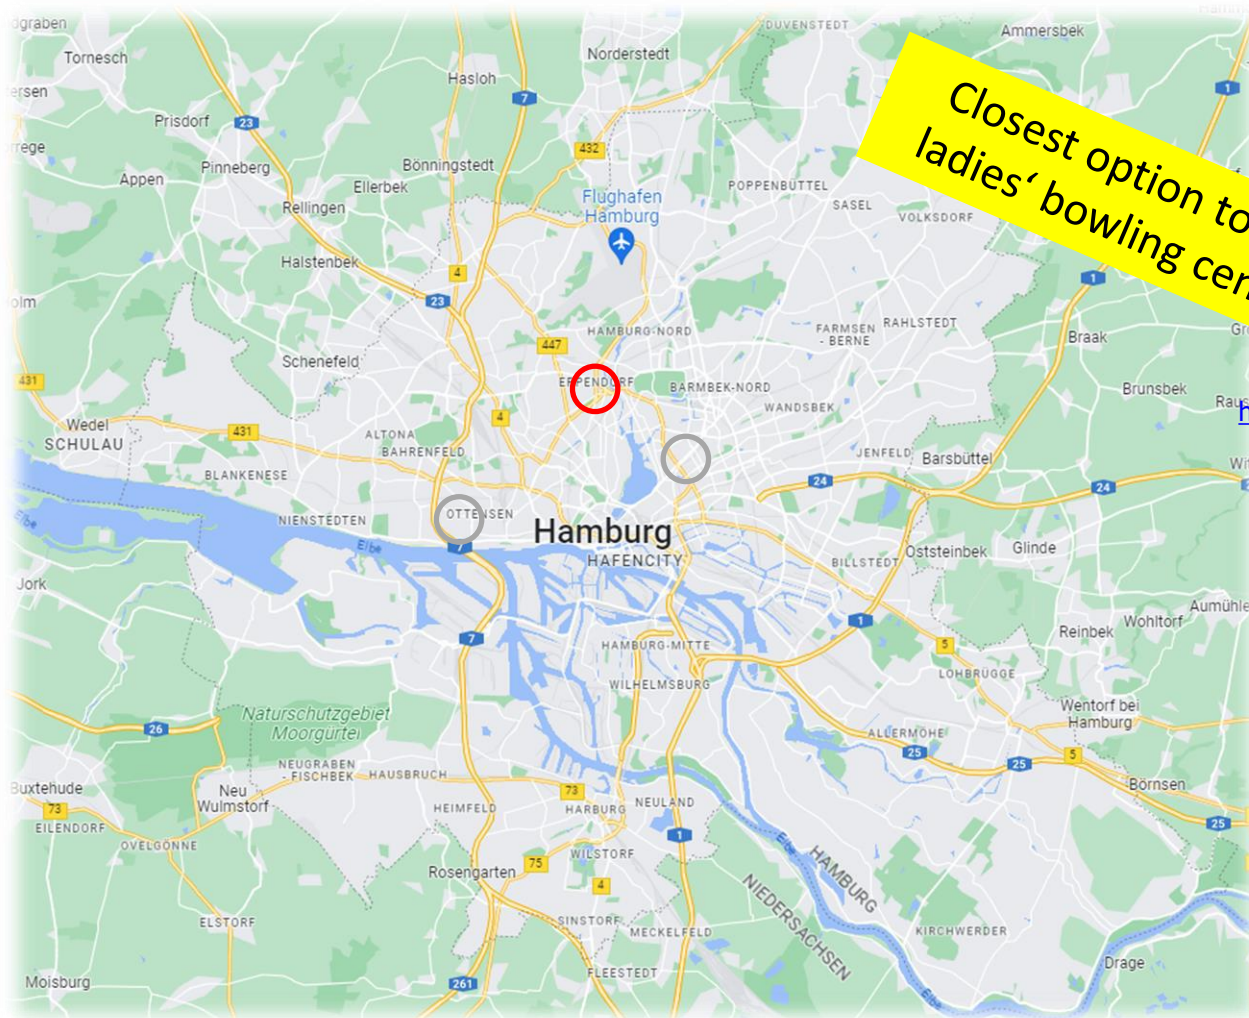

The hotels

Dorint
Hotels & Resorts

Closest option to the
ladies' bowling centre

**Dorint
Eppendorf**

<https://hotel-hamburg-eppendorf.dorint.com>

150 € single

160 € double

no twin rooms