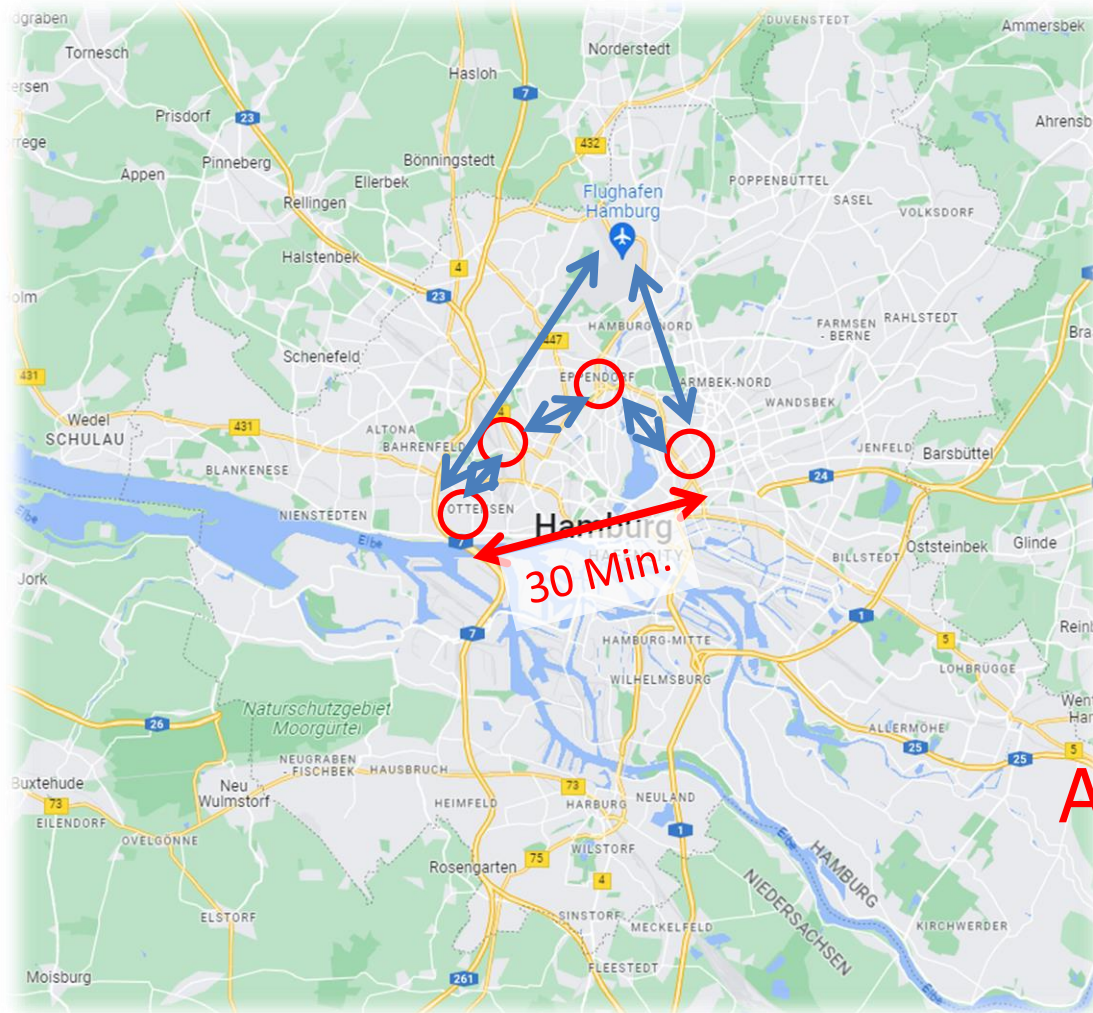

95 € single
110 € double
110 € twin

All Room rates per night
incl. breakfast and
incl. Hamburg city tax

ESBC 2024 Hamburg / Germany

Transfer times with shuttle buses

10-15 min.

Airport – all hotels
All hotels – Gilde 44
Dorint – U.S. FUN