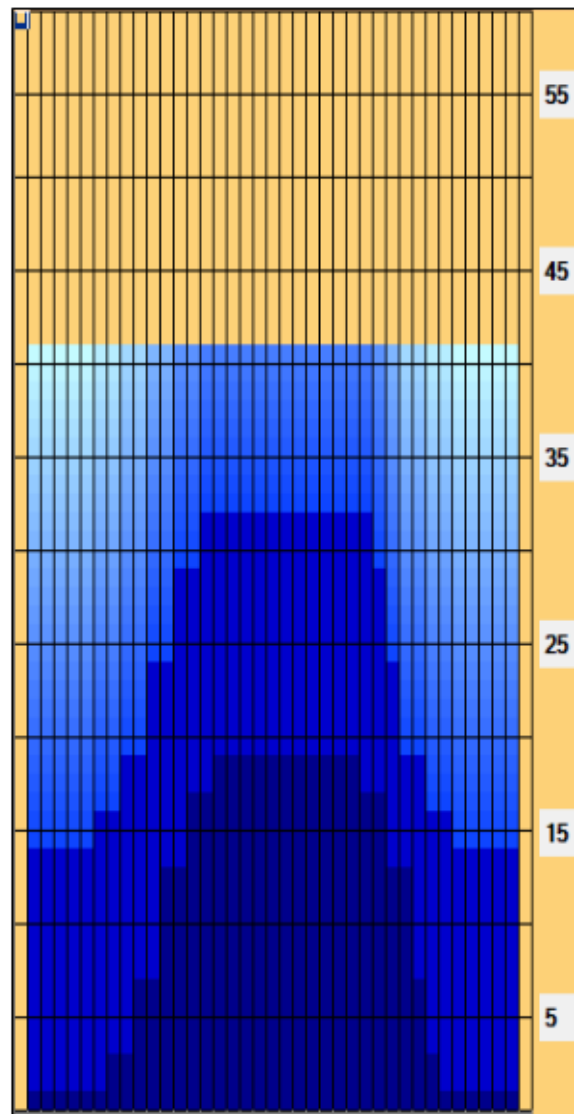

Deutsche Meisterschaften B-Jugend 2023

Oil Pattern Distance:	41 Feet	Reverse Brush Drop:	41 Feet	Oil Per Board:	50 uL
Forward Oil Total:	12.05 mL	Reverse Oil Total:	12.2 mL	Volume Oil Total:	24.25 mL
Forward Boards Crossed:	241 Boards	Reverse Boards Crossed:	244 Boards	Total Boards Crossed:	485 Boards

	Start	Stop	Loads	Speed	Crossed	Start	End	Feet	T.Oil
1	2L	2R	2	10	74	0.0	1.4	1.4	3700
2	8L	8R	1	14	25	1.4	3.3	1.9	1250
3	10L	9R	2	14	44	3.3	7.2	3.9	2200
4	12L	10R	3	14	57	7.2	13.1	5.9	2850
5	14L	12R	2	14	30	13.1	17.0	3.9	1500
6	16L	14R	1	18	11	17.0	19.5	2.5	550
7	2L	2R	0	18	0	19.5	27.0	7.5	0
8	2L	2R	0	22	0	27.0	34.0	7.0	0
9	2L	2R	0	26	0	34.0	41.0	7.0	0

Forward Reverse More

	Start	Stop	Loads	Speed	Crossed	Start	End	Feet	T.Oil
1	2L	2R	0	30	0	41.0	32.0	-9.0	0
2	15L	13R	1	22	13	32.0	28.9	-3.1	650
3	13L	12R	2	18	32	28.9	23.8	-5.1	1600
4	11L	11R	2	18	38	23.8	18.7	-5.1	1900
5	9L	9R	1	18	23	18.7	16.2	-2.5	1150
6	7L	7R	1	14	27	16.2	14.3	-1.9	1350
7	2L	2R	3	14	111	14.3	8.4	-5.9	5550
8	2L	2R	0	14	0	8.4	0.0	-8.4	0

Forward Reverse More

Conditioner:
Type In or Select One

TransferType:
Type In or Select One

Forward

Reverse

Combined

Buff

Item	3L-7L:18L-18R	8L-12L:18L-18R	13L-17L:18L-18R	18L-18R:17R-13R	18L-18R:12R-8R	18L-18R:7R-3R
Description	Outside Track:Middle	Middle Track:Middle	Inside Track:Middle	Middle: Inside Track	Middle:Middle Track	Middle:Outside Track
Track Zone Ratio	4.04	2.02	1.07	1.01	1.64	4.04