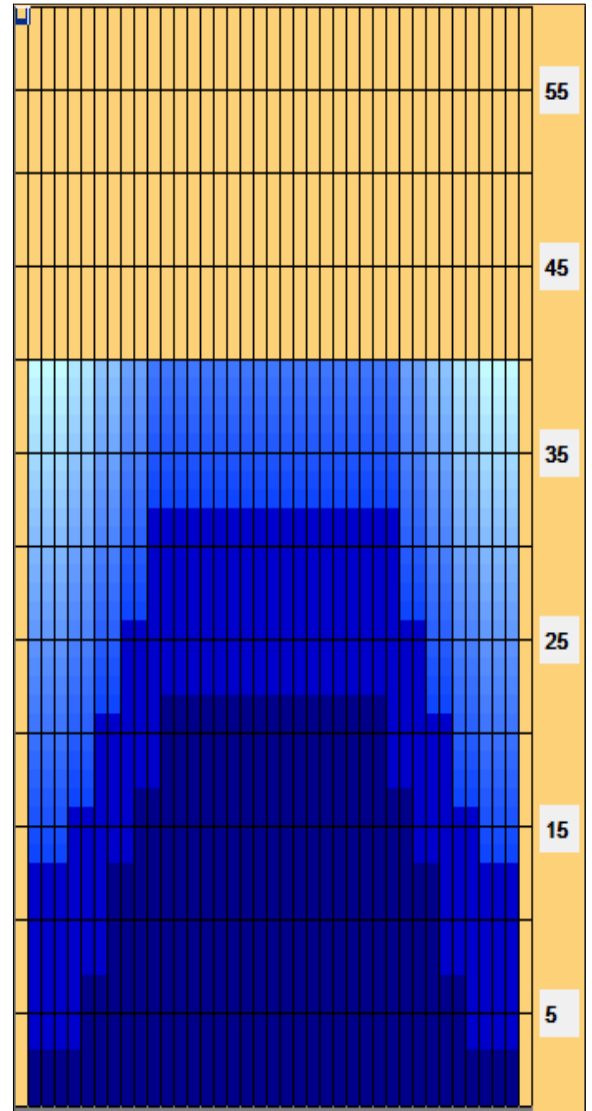

DM Aktive 2016 - Mixed 40' Hasenheide Berlin

Oil Pattern Distance:	40 Feet	Reverse Brush Drop:	40 Feet	Oil Per Board:	40 uL
Forward Oil Total:	12.8 mL	Reverse Oil Total:	11.2 mL	Volume Oil Total:	24 mL
Forward Boards Crossed:	320 Boards	Reverse Boards Crossed:	280 Boards	Total Boards Crossed:	600 Boards

	Start	Stop	Loads	Speed	Crossed	Start	End	Feet	T.Oil
1	2L	2R	3	14	111	0.0	3.9	3.9	4440
2	6L	6R	2	14	58	3.9	7.8	3.9	2320
3	8L	8R	3	14	75	7.8	13.7	5.9	3000
4	10L	10R	2	14	42	13.7	17.6	3.9	1680
5	12L	12R	2	18	34	17.6	22.7	5.1	1360
6	2L	2R	0	18	0	22.7	26.0	3.3	0
7	2L	2R	0	22	0	26.0	35.0	9.0	0
8	2L	2R	0	30	0	35.0	40.0	5.0	0

Conditioner:
Type In or Select One

TransferType:
Type In or Select One

Forward

Reverse

Combined

Buff

	Start	Stop	Loads	Speed	Crossed	Start	End	Feet	T.Oil
1	2L	2R	0	30	0	40.0	32.0	-8.0	0
2	11L	11R	2	22	38	32.0	25.8	-6.2	1520
3	9L	9R	2	18	46	25.8	20.7	-5.1	1840
4	7L	7R	2	18	54	20.7	15.6	-5.1	2160
5	5L	5R	1	18	31	15.6	13.1	-2.5	1240
6	2L	2R	3	14	111	13.1	7.2	-5.9	4440
7	2L	2R	0	14	0	7.2	0.0	-7.2	0

Item	3L-7L:18L-18R	8L-12L:18L-18R	13L-17L:18L-18R	18L-18R:17R-13R	18L-18R:12R-8R	18L-18R:7R-3R
Description	Outside Track:Middle	Middle Track:Middle	Inside Track:Middle	Middle: Inside Track	Middle:Middle Track	Middle:Outside Track
Track Zone Ratio	2.82	1.22	1	1	1.22	2.82